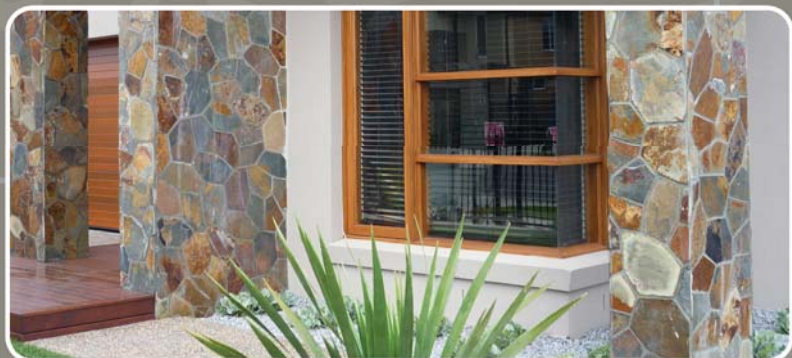

DÉCO R STONE™

Décorative Stone Solutions

labour-saving & natural stone

CRAZY PAVING

DécoR Crazy Paving has revolutionised the concept of modern landscape design and interior décor. This range quality and affordable *DécoR Crazy Paving* can help you *transform any living area* whether it is indoors or outdoors. Crazy Paving *adds natural texture and depth* to a simple area. Laying the interlocking patterns saves installation costs as the need to cut is considerably reduced.

COLOUR RANGE

Russet and Bisque and Onyx are available in a rough and natural finish with an uneven surface finish. Ideal for internal and external projects when wanting to imitate the charm of the old world. Sahara (Bisque colour) is machine-cut and offers a more uniform surface finish. All colours are available in interlocking patterns. There are four pieces per m².