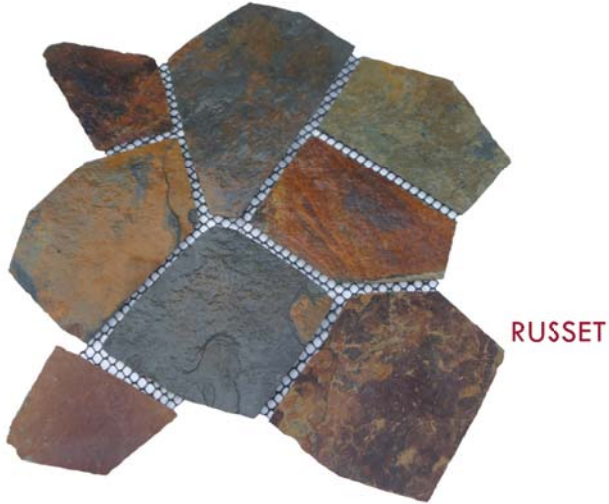

DÉCO R STONE™

Décorative Stone Solutions

labour-saving & natural stone

CRAZY PAVING

DécoR Crazy Paving has revolutionised the concept of modern landscape design and interior décor. This range quality and affordable *DécoR Crazy Paving* can help you *transform any living area* whether it is indoors or outdoors. Crazy Paving *adds natural texture and depth* to a simple area. Laying the interlocking patterns saves installation costs as the need to cut is considerably reduced.

COLOUR RANGE

Russet and Bisque and Onyx are available in a rough and natural finish with an uneven surface finish. Ideal for internal and external projects when wanting to imitate the charm of the old world. Sahara (Bisque colour) is machine-cut and offers a more uniform surface finish. All colours are available in interlocking patterns. There are four pieces per m².

COLOUR RANGE

NATURAL/ROUGH FINISH (8 PIECE)

RUSSET

Installation Tip!

Apply a coat of sealer before grouting - makes cleaning easier!

BISQUE

NATURAL/ROUGH FINISH (6 PIECE)

ONYX