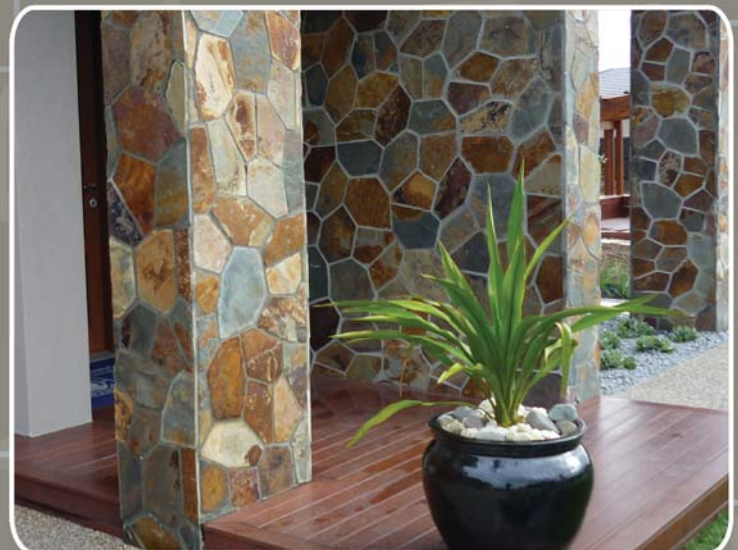

DÉCO R STONE™

Décorative Stone Solutions

labour-saving & natural stone

CRAZY PAVING

DécoR Crazy Paving has revolutionised the concept of modern landscape design and interior décor. This range quality and affordable *DécoR Crazy Paving* can help you *transform any living area* whether it is indoors or outdoors. Crazy Paving *adds natural texture and depth* to a simple area. Laying the interlocking patterns saves installation costs as the need to cut is considerably reduced.

COLOUR RANGE

Russet and Bisque and Onyx are available in a rough and natural finish with an uneven surface finish. Ideal for internal and external projects when wanting to imitate the charm of the old world. Sahara (Bisque colour) is machine-cut and offers a more uniform surface finish. All colours are available in interlocking patterns. There are four pieces per m².