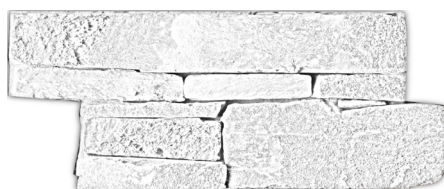

DÉCOR LEDGE STONE

PRODUCT INFORMATION SHEET FOR LEDGE STONE

SIZE	Approximately 610mm by 152mm		MATERIALS	Slate, Granite, Quartz & Schist	
PACKAGING	CARTON	4 panels/ 28 kg	CRATE	30 cartons/ 840 kg	CORNERS 2 long & 4 short corners per carton
COVERAGE	CARTON	0.34m ²	CRATE	10.2m ²	
FEATURES	Cementitious backing reinforced with a thin mesh layer- Interlocking panels- Interlocking corner pieces- Short & Long corners				

COLOURS

GOLDEN QUARTZ

MULTI COLOUR SLATE

DOVAS GRANITE

BLACK MICA SCHIST

BULU GREY SLATE

RUSTIC MICA SCHIST

CORNERS